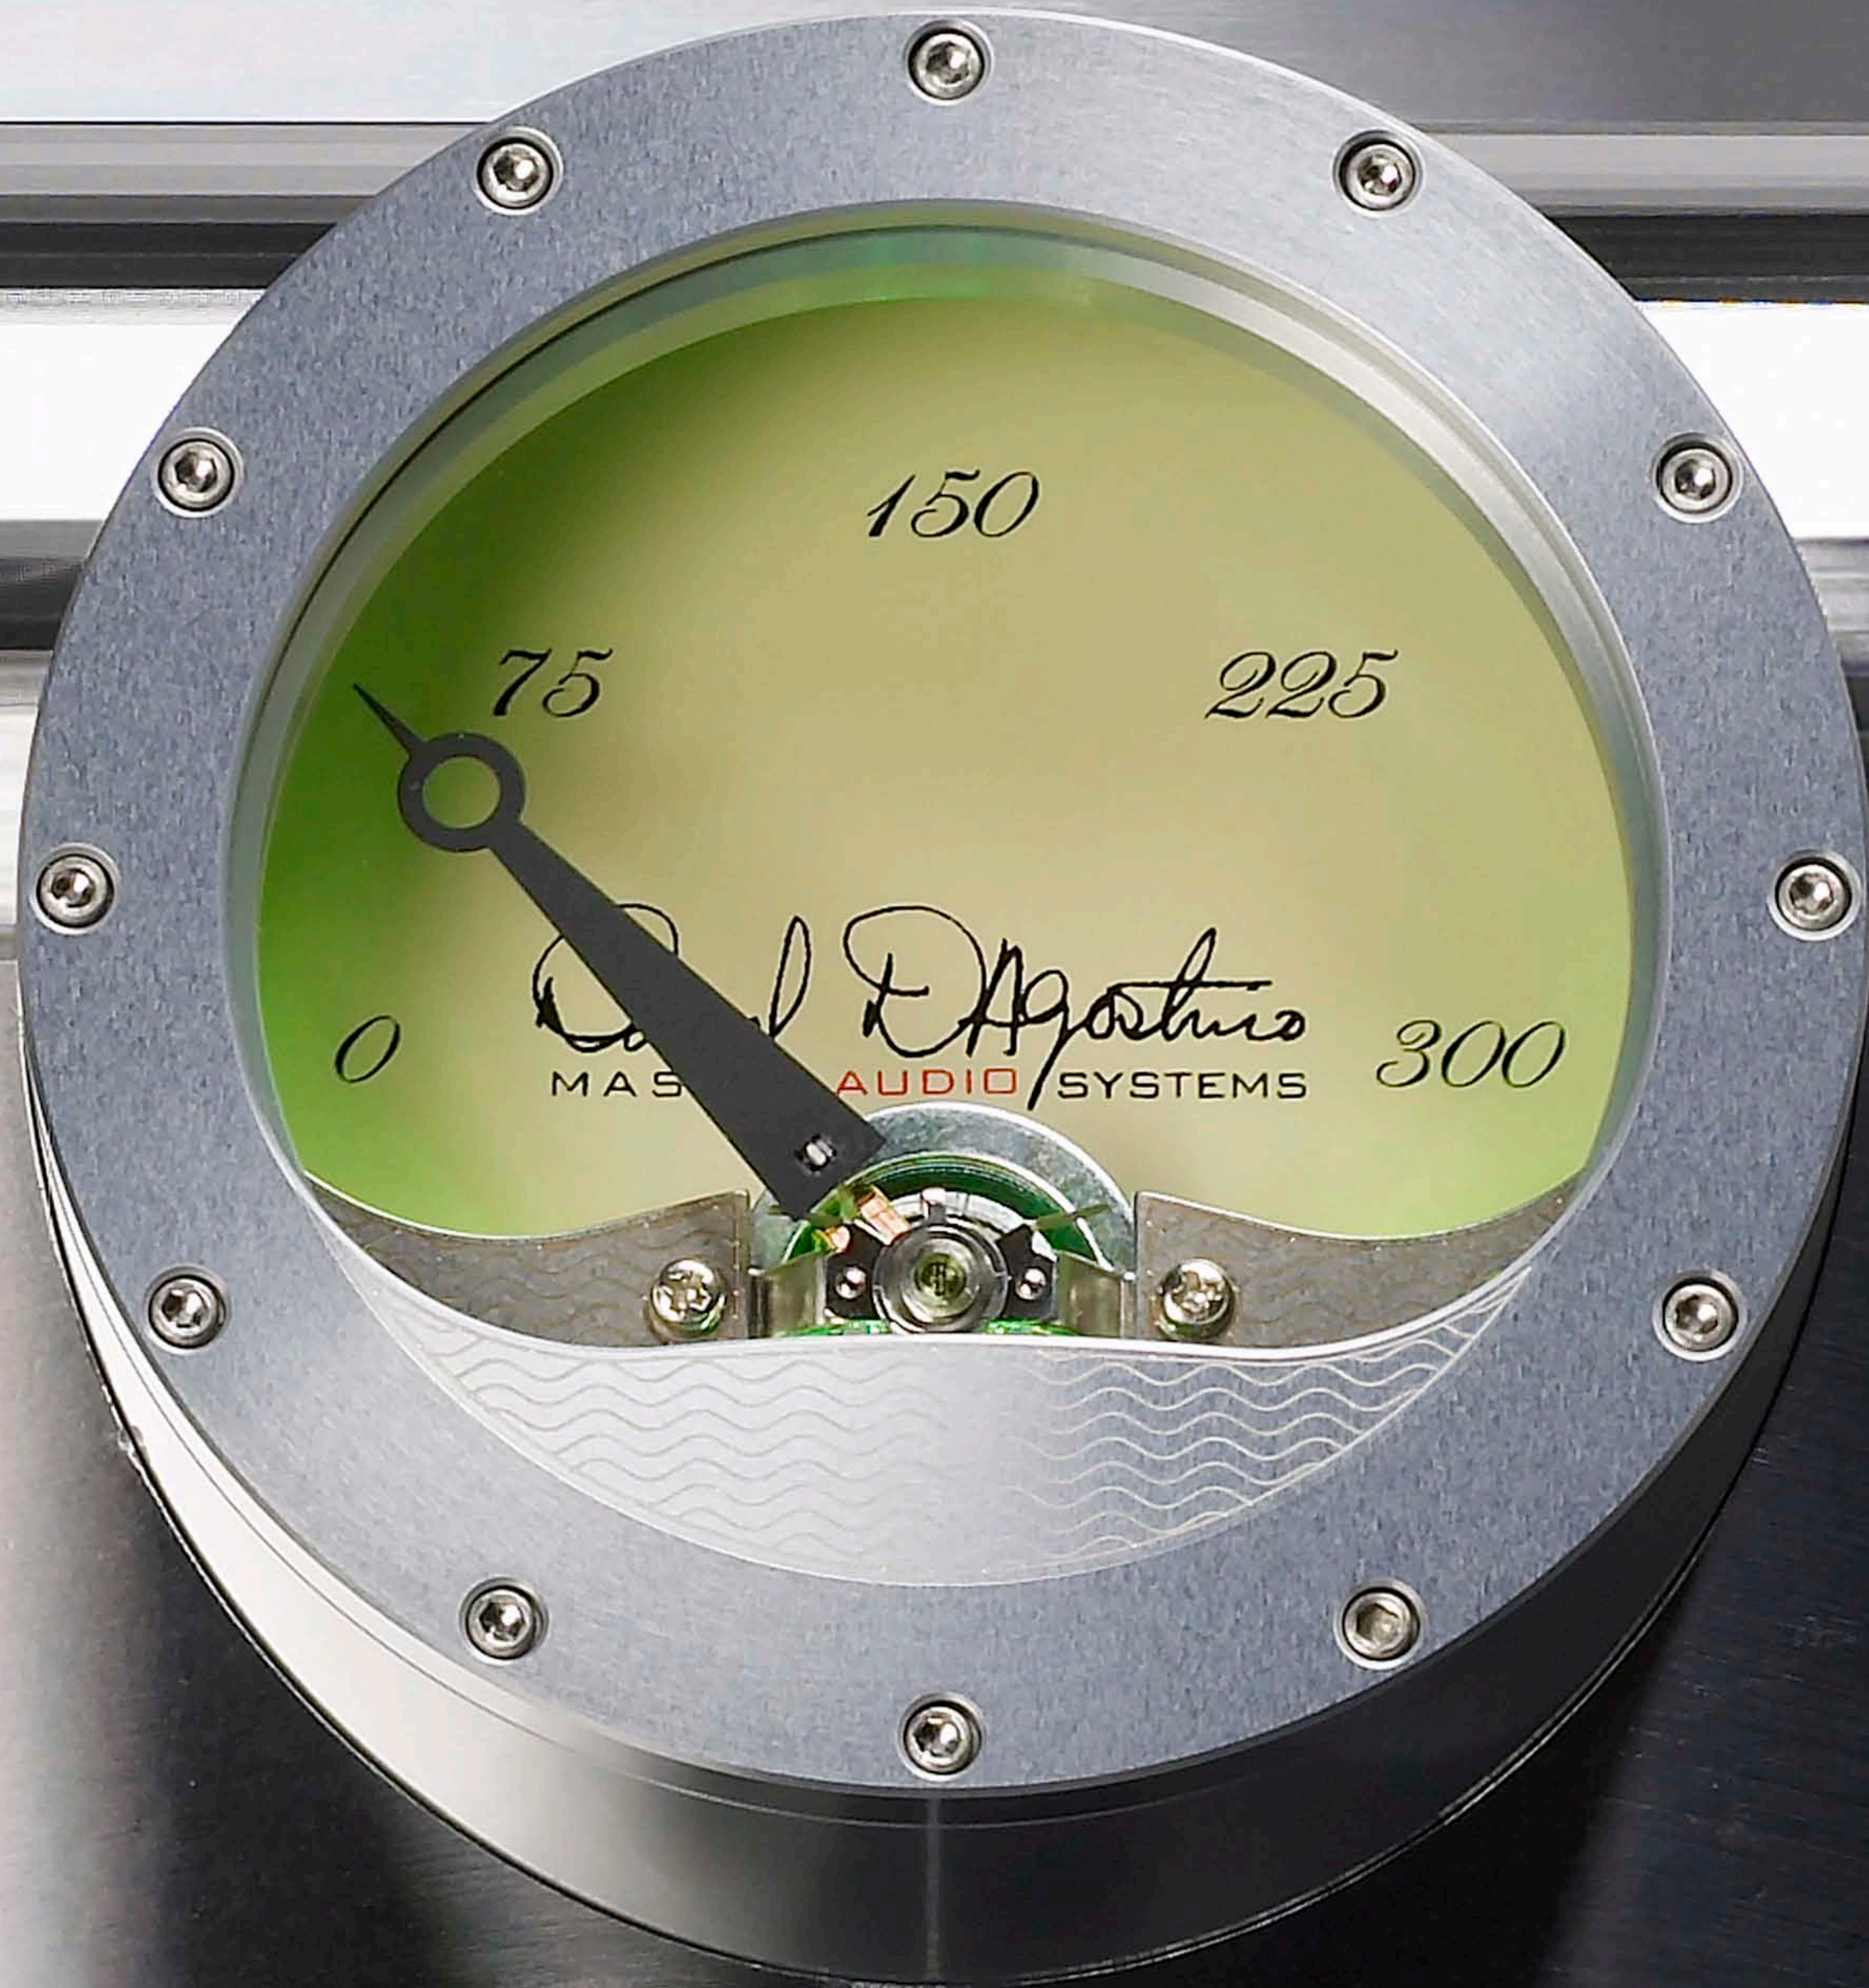

150

75

225

0

Carl F. Martin
MAS AUDIO SYSTEMS

300

D